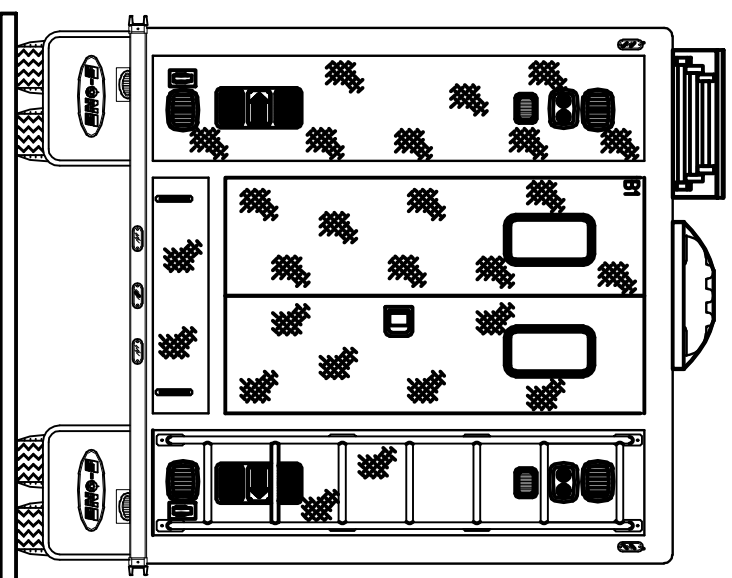

# LIGHT WALK-IN RESCUE

AWIR-12' RESCUE BODY  
 FORD F550 4X4 4DR CHASSIS

COMP.	OPENING	INTERIOR DIMENSION
L1/R1	27W 48H	28W 45H 24D 28W 45H 24D UPPER LOWER
L2/R2	20W 48H	22W 56H 23D
L3/R3	38W 27H	40W 35H 23D
L4/R4	32W 48H	34W 56H 23D

THIS DRAWING IS FOR REFERENCE PURPOSES. ALL DIMENSIONS ARE SUBJECT TO MINOR VARIATIONS DUE TO MANUFACTURING PROCESSES.

This print is the property of Emergency One, Inc. and is loaned to you subject to return, or its derivate, unless otherwise agreed to in writing by Emergency One, Inc. Its contents are confidential and must not be copied or submitted to third parties for use or examination.

# LIGHT WALK-IN RESCUE

AWR-12' RESCUE BODY

FORD F550 4X4 4DR CHASSIS

THIS DRAWING IS FOR REFERENCE PURPOSES. ALL DIMENSIONS ARE SUBJECT TO MINOR VARIATIONS DUE TO MANUFACTURING PROCESSES.

This print is the property of Emergency One, Inc. and is loaned to you subject to return or demand, unless otherwise agreed to in writing by Emergency One, Inc. Its contents are confidential and must not be copied or submitted to third parties for use or examination.

**DRIVERS SIDE INTERIOR**

**FRONT VIEW**

**OFFICERS SIDE INTERIOR**