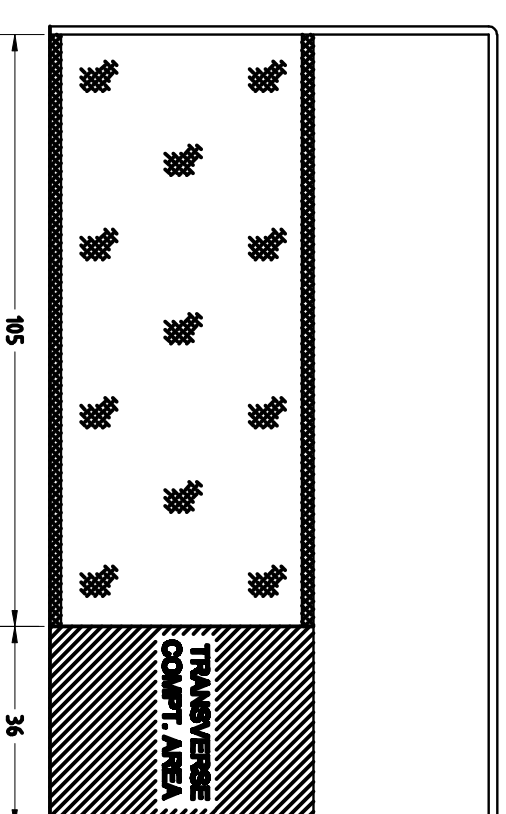

# LIGHT WALK-IN RESCUE

AWR-12' RESCUE BODY

FORD F550 4X4 4DR CHASSIS

THIS DRAWING IS FOR REFERENCE PURPOSES. ALL DIMENSIONS ARE SUBJECT TO MINOR VARIATIONS DUE TO MANUFACTURING PROCESSES.

This print is the property of Emergency One, Inc. and is loaned to you subject to return or demand, unless otherwise agreed to in writing by Emergency One, Inc. Its contents are confidential and must not be copied or submitted to third parties for use or examination.

**DRIVERS SIDE INTERIOR**

**FRONT VIEW**

**OFFICERS SIDE INTERIOR**