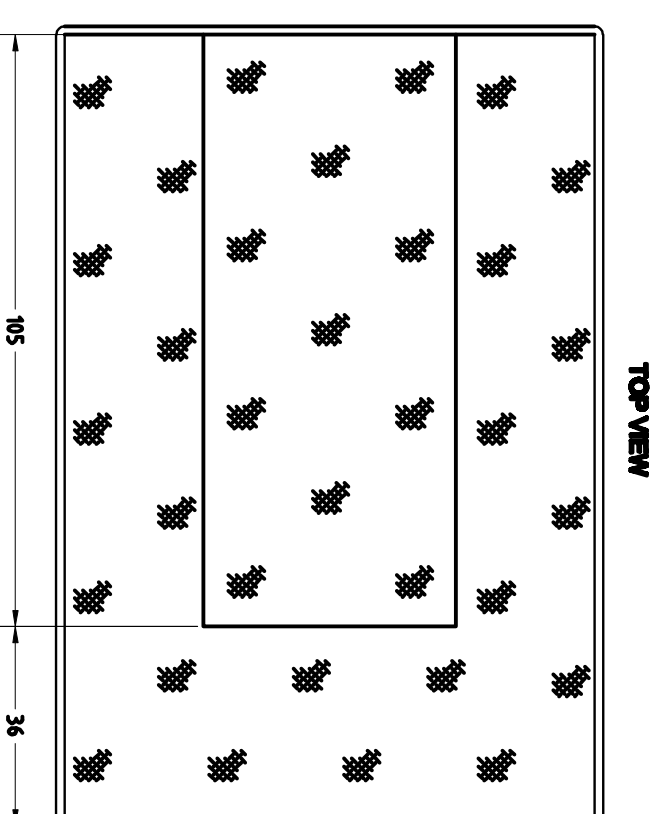

LIGHT WALK-IN RESCUE

AWR-12' RESCUE BODY

FORD F550 4X4 4DR CHASSIS

THIS DRAWING IS FOR REFERENCE PURPOSES. ALL DIMENSIONS ARE SUBJECT TO MINOR VARIATIONS DUE TO MANUFACTURING PROCESSES.

This print is the property of Emergency One, Inc. and is loaned to you subject to return or demand, unless otherwise agreed to in writing by Emergency One, Inc. Its contents are confidential and must not be copied or submitted to third parties for use or examination.

DRIVERS SIDE INTERIOR