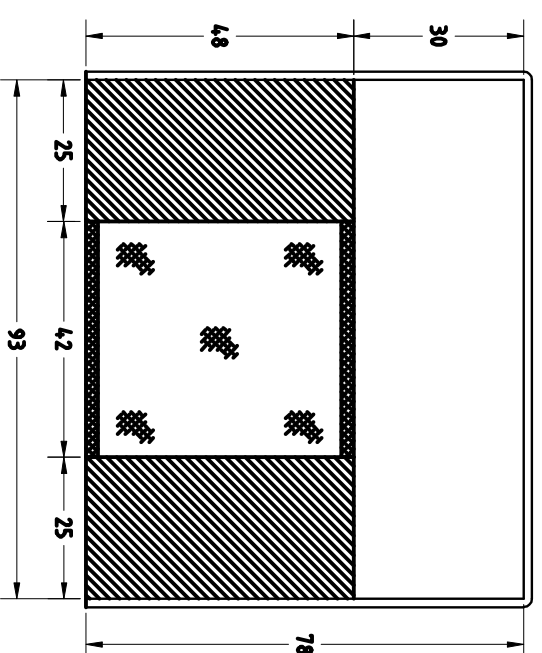

# LIGHT WALK-IN RESCUE

AWIR-12' RESCUE BODY  
 FORD F550 4X4 4DR CHASSIS

COMP.	OPENING	INTERIOR DIMENSION
L1/R1	27W 48H	28W 45H 24D 28W 45H 24D UPPER LOWER
L2/R2	20W 48H	22W 56H 23D
L3/R3	38W 27H	40W 35H 23D
L4/R4	32W 48H	34W 56H 23D

THIS DRAWING IS FOR REFERENCE PURPOSES. ALL DIMENSIONS ARE SUBJECT TO MINOR VARIATIONS DUE TO MANUFACTURING PROCESSES.

This print is the property of Emergency One, Inc. and is loaned to you subject to return, or its derivate, unless otherwise agreed to in writing by Emergency One, Inc. Its contents are confidential and must not be copied or submitted to third parties for use or examination.

# LIGHT WALK-IN RESCUE

AWR-12' RESCUE BODY

FORD F550 4X4 4DR CHASSIS

THIS DRAWING IS FOR REFERENCE PURPOSES. ALL DIMENSIONS ARE SUBJECT TO MINOR VARIATIONS DUE TO MANUFACTURING PROCESSES.

This print is the property of Emergency One, Inc. and is loaned to you subject to return or demand, unless otherwise agreed to in writing by Emergency One, Inc. Its contents are confidential and must not be copied or submitted to third parties for use or examination.

**DRIVERS SIDE INTERIOR**

**FRONT VIEW**

**OFFICERS SIDE INTERIOR**