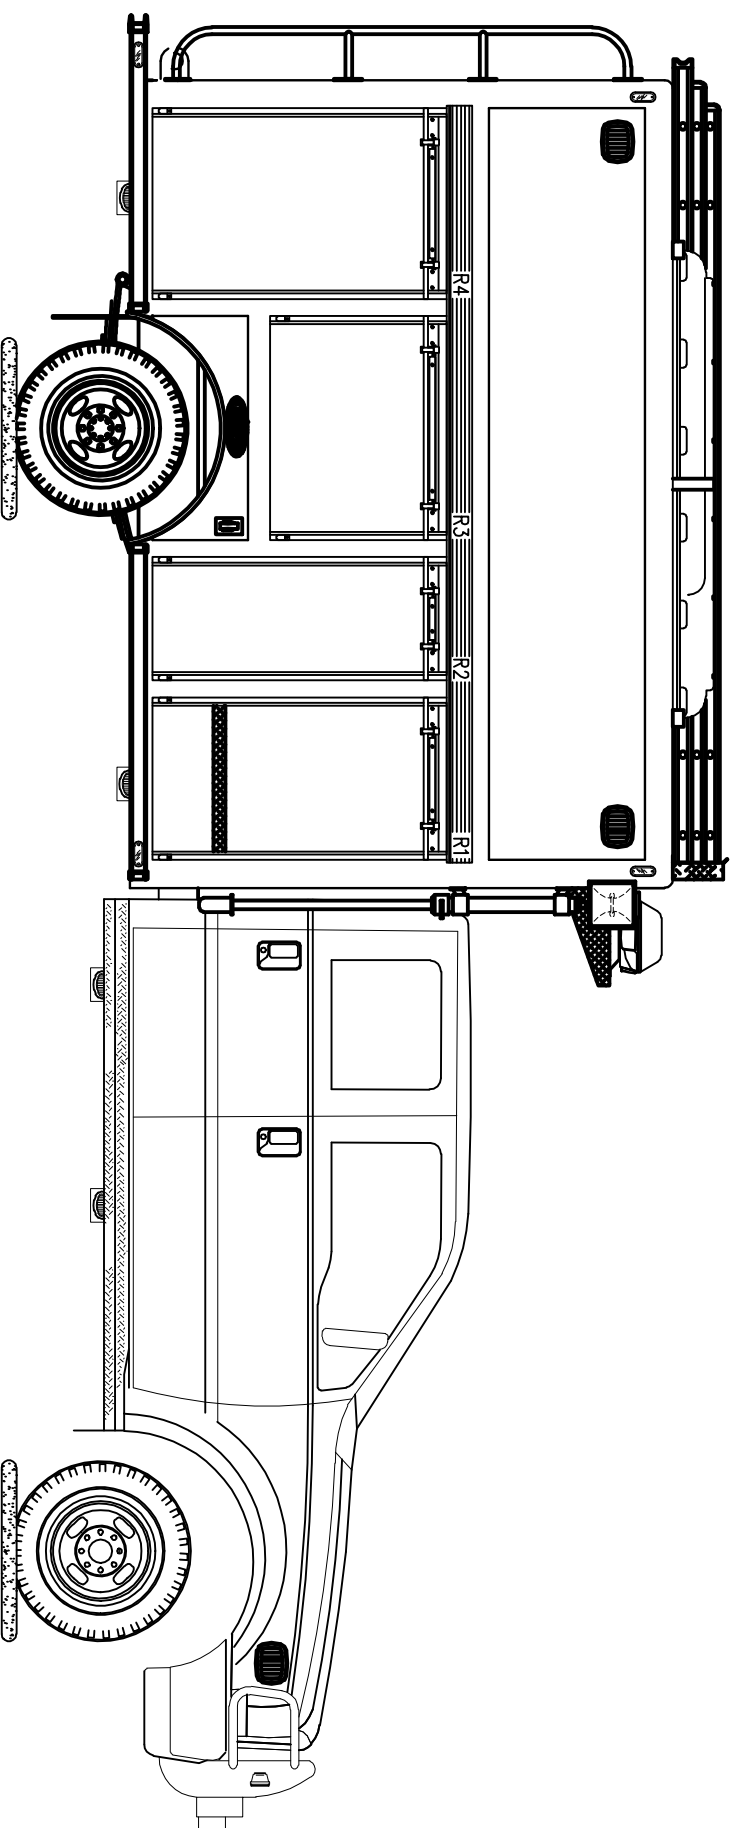

# LIGHT WALK-IN RESCUE

AWIR-12' RESCUE BODY  
 FORD F550 4X4 4DR CHASSIS

COMP.	OPENING	INTERIOR DIMENSION
L1/R1	27W 48H	28W 45H 24D 28W 45H 24D UPPER LOWER
L2/R2	20W 48H	22W 56H 23D
L3/R3	38W 27H	40W 35H 23D
L4/R4	32W 48H	34W 56H 23D

THIS DRAWING IS FOR REFERENCE PURPOSES. ALL DIMENSIONS ARE SUBJECT TO MINOR VARIATIONS DUE TO MANUFACTURING PROCESSES.

This print is the property of Emergency One, Inc. and is loaned to you subject to return, or its derivate, unless otherwise agreed to in writing by Emergency One, Inc. Its contents are confidential and must not be copied or submitted to third parties for use or examination.

# LIGHT WALK-IN RESCUE

AWR-12' RESCUE BODY

FORD F550 4X4 4DR CHASSIS

THIS DRAWING IS FOR REFERENCE PURPOSES. ALL DIMENSIONS ARE SUBJECT TO MINOR VARIATIONS DUE TO MANUFACTURING PROCESSES.

This print is the property of Emergency One, Inc. and is loaned to you subject to return or demand, unless otherwise agreed to in writing by Emergency One, Inc. Its contents are confidential and must not be copied or submitted to third parties for use or examination.

**DRIVERS SIDE INTERIOR**

**FRONT VIEW**

**OFFICERS SIDE INTERIOR**