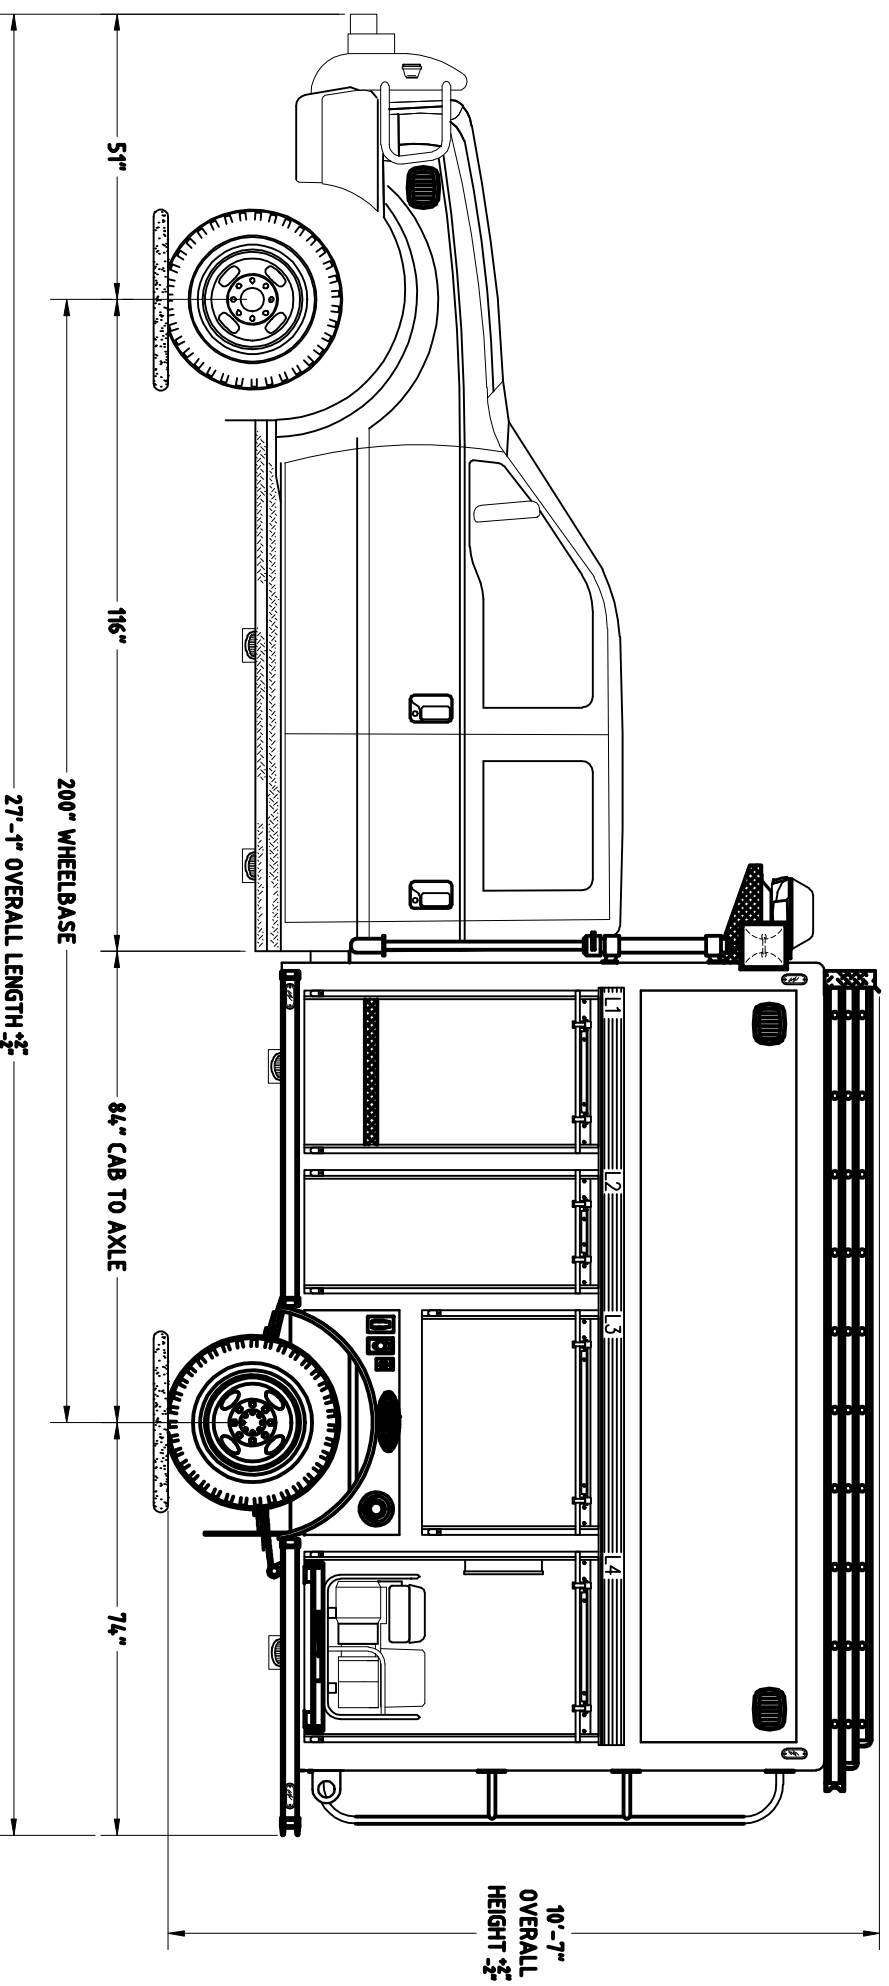

# LIGHT WALK-IN RESCUE

AWIR-12' RESCUE BODY  
 FORD F550 4X4 4DR CHASSIS

COMP.	OPENING	INTERIOR DIMENSION
L1/R1	27W 48H	28W 45H 24D 28W 45H 24D UPPER LOWER
L2/R2	20W 48H	22W 56H 23D
L3/R3	38W 27H	40W 35H 23D
L4/R4	32W 48H	34W 56H 23D

THIS DRAWING IS FOR REFERENCE PURPOSES. ALL DIMENSIONS ARE SUBJECT TO MINOR VARIATIONS DUE TO MANUFACTURING PROCESSES.

This print is the property of Emergency One, Inc. and is loaned to you subject to return, or its derivate, unless otherwise agreed to in writing by Emergency One, Inc. Its contents are confidential and must not be copied or submitted to third parties for use or examination.

# LIGHT WALK-IN RESCUE

AWR-12' RESCUE BODY

FORD F550 4X4 4DR CHASSIS

THIS DRAWING IS FOR REFERENCE PURPOSES. ALL DIMENSIONS ARE SUBJECT TO MINOR VARIATIONS DUE TO MANUFACTURING PROCESSES.

This print is the property of Emergency One, Inc. and is loaned to you subject to return or demand, unless otherwise agreed to in writing by Emergency One, Inc. Its contents are confidential and must not be copied or submitted to third parties for use or examination.

**DRIVERS SIDE INTERIOR**

**FRONT VIEW**

**OFFICERS SIDE INTERIOR**