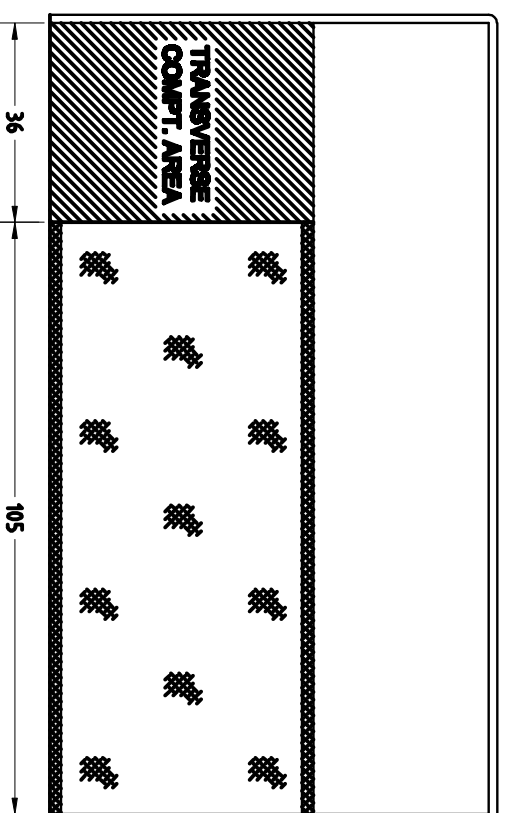

# LIGHT WALK-IN RESCUE

AWIR-12' RESCUE BODY  
 FORD F550 4X4 4DR CHASSIS

COMP.	OPENING	INTERIOR DIMENSION
L1/R1	27W 48H	28W 45H 24D 28W 45H 24D UPPER LOWER
L2/R2	20W 48H	22W 56H 23D
L3/R3	38W 27H	40W 35H 23D
L4/R4	32W 48H	34W 56H 23D

# LIGHT WALK-IN RESCUE

AWR-12' RESCUE BODY

FORD F550 4X4 4DR CHASSIS

THIS DRAWING IS FOR REFERENCE PURPOSES. ALL DIMENSIONS ARE SUBJECT TO MINOR VARIATIONS DUE TO MANUFACTURING PROCESSES.

This print is the property of Emergency One, Inc. and is loaned to you subject to return or demand, unless otherwise agreed to in writing by Emergency One, Inc. Its contents are confidential and must not be copied or submitted to third parties for use or examination.

**DRIVERS SIDE INTERIOR**

**FRONT VIEW**

**OFFICERS SIDE INTERIOR**