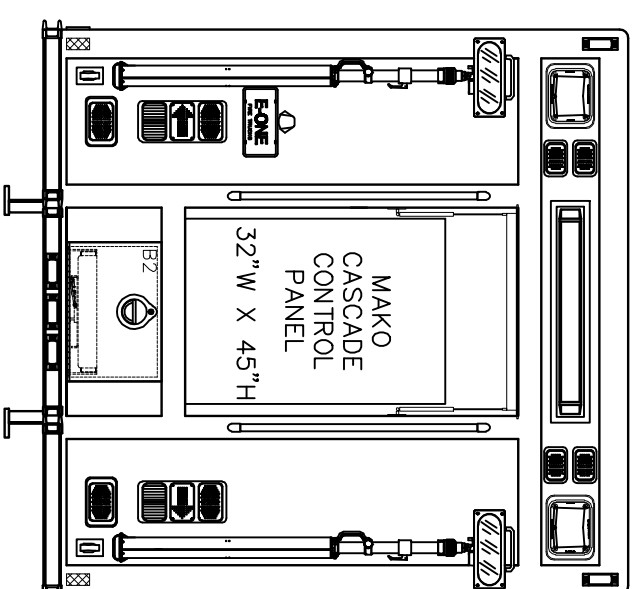

AIR/LIGHT RESCUE

AAIR-17 AIR TRUCK BODY

INTERNATIONAL 4400 2DR EXTENDED CAB CHASSIS

COMPT.	OPENING	INTERIOR DIMENSION
L1/R1	34W 70H	36W 95H TRV
L2/R2	34W 70H	36W 95H TRV
L3/R3	58W 41H	60W 65H TRV
L4/R4	46W 70H	48W 95H 26D
B1	36W 57H	CONTROL PANEL
B2	22W 16H	24W 16H 26D

THIS DRAWING IS FOR REFERENCE PURPOSES. ALL DIMENSIONS ARE SUBJECT TO MINOR VARIATIONS DUE TO MANUFACTURING PROCESSES.

This print is the property of Emergency One, Inc. and is loaned to you subject to return on demand, unless otherwise agreed to in writing by Emergency One, Inc. Its contents are confidential and must not be copied or submitted to third parties for use or examination.