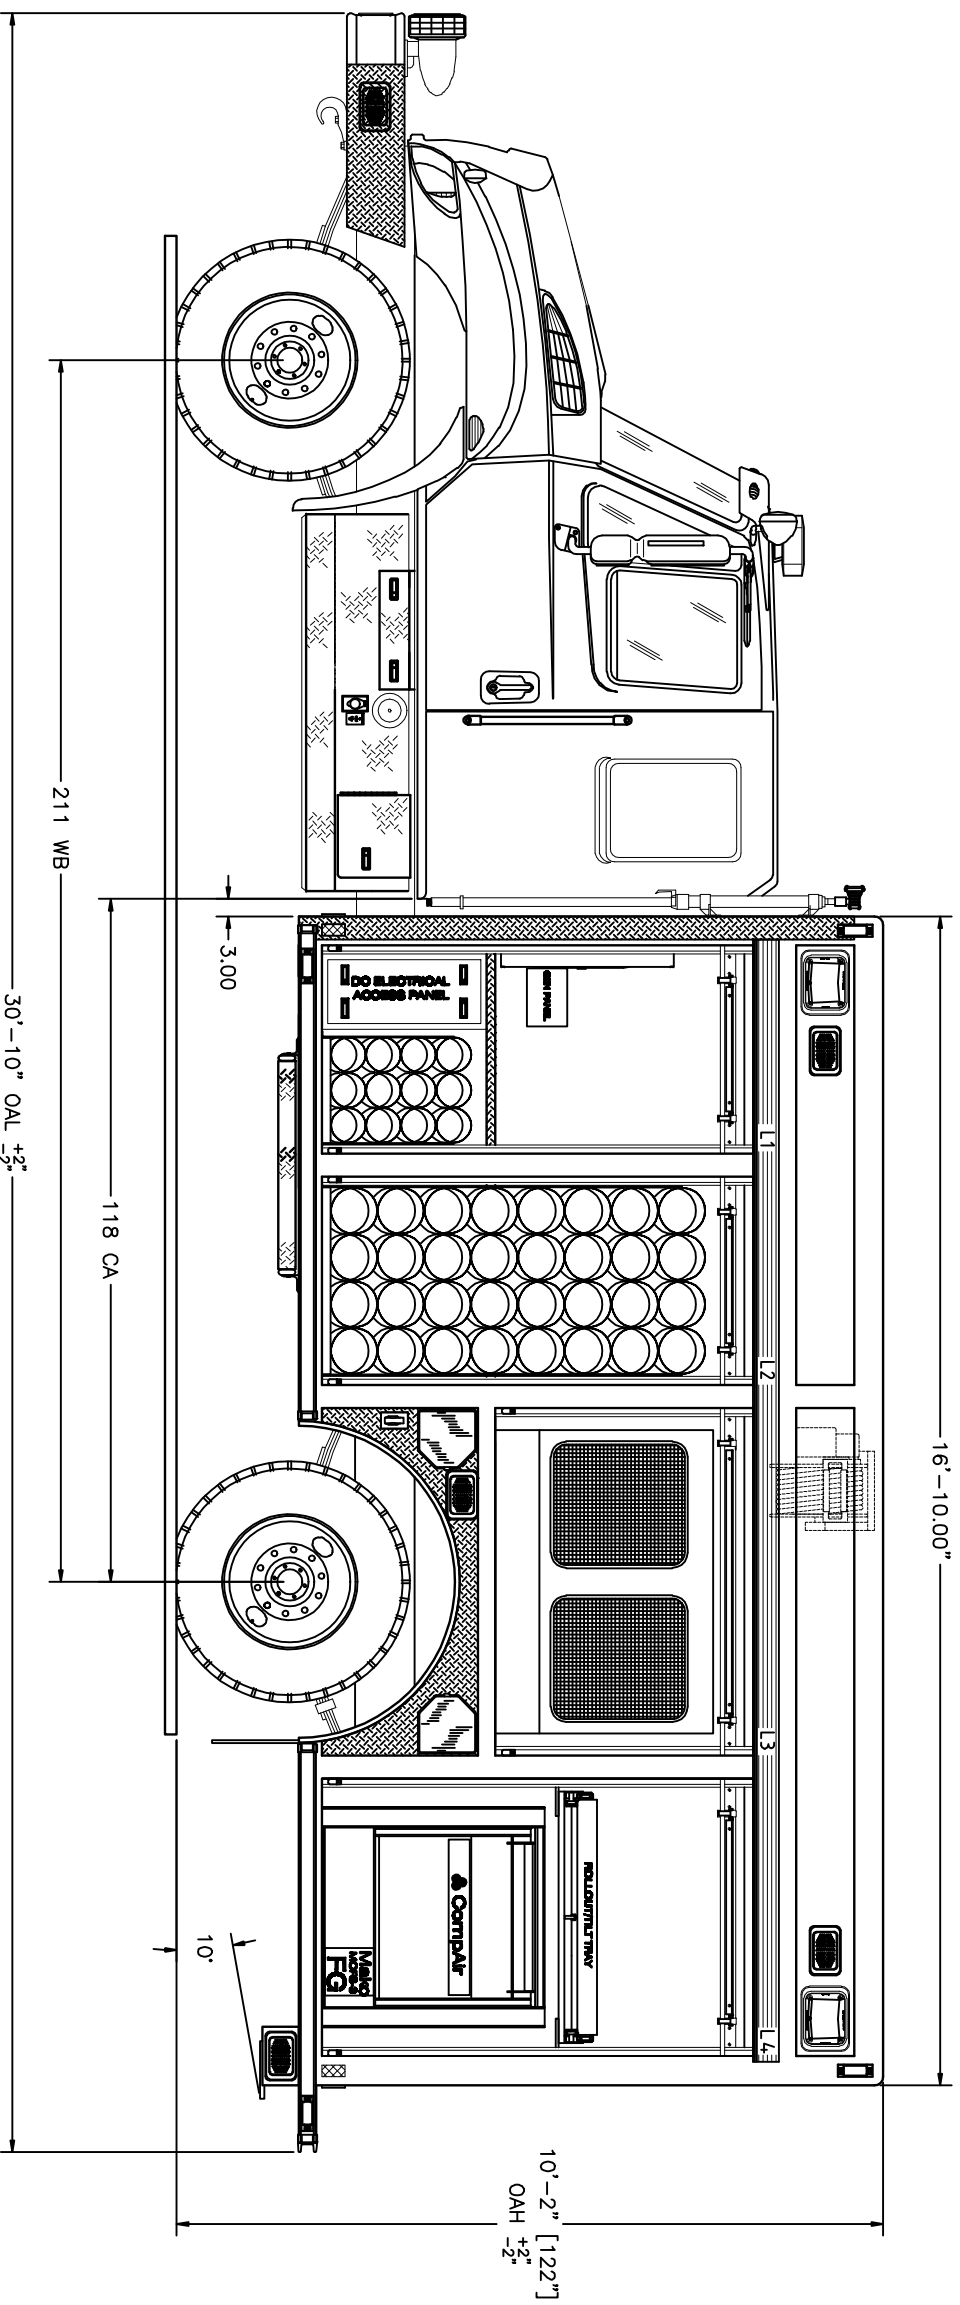

AIR/LIGHT RESCUE

AAIR-17 AIR TRUCK BODY

INTERNATIONAL 4400 2DR EXTENDED CAB CHASSIS

COMPT.	OPENING	INTERIOR DIMENSION
L1/R1	34W 70H	36W 95H TRV
L2/R2	34W 70H	36W 95H TRV
L3/R3	58W 41H	60W 65H TRV
L4/R4	46W 70H	48W 95H 26D
B1	36W 57H	CONTROL PANEL
B2	22W 16H	24W 16H 26D

THIS DRAWING IS FOR REFERENCE PURPOSES. ALL DIMENSIONS ARE SUBJECT TO MINOR VARIATIONS DUE TO MANUFACTURING PROCESSES.

This print is the property of Emergency One, Inc. and is loaned to you subject to return on demand, unless otherwise agreed to in writing by Emergency One, Inc. Its contents are confidential and must not be copied or submitted to third parties for use or examination.

AIR/LIGHT RESCUE

AAIR-17 AIR TRUCK BODY

INTERNATIONAL 4400 ZDR EXTENDED CAB CHASSIS

THIS DRAWING IS FOR REFERENCE PURPOSES. ALL DIMENSIONS ARE SUBJECT TO MINOR VARIATIONS DUE TO MANUFACTURING PROCESSES.

This print is the property of Emergency One, Inc. and is loaned to you subject to return on demand, unless otherwise agreed to in writing by Emergency One, Inc. Its contents are confidential and must not be copied or submitted to third parties for use or examination.